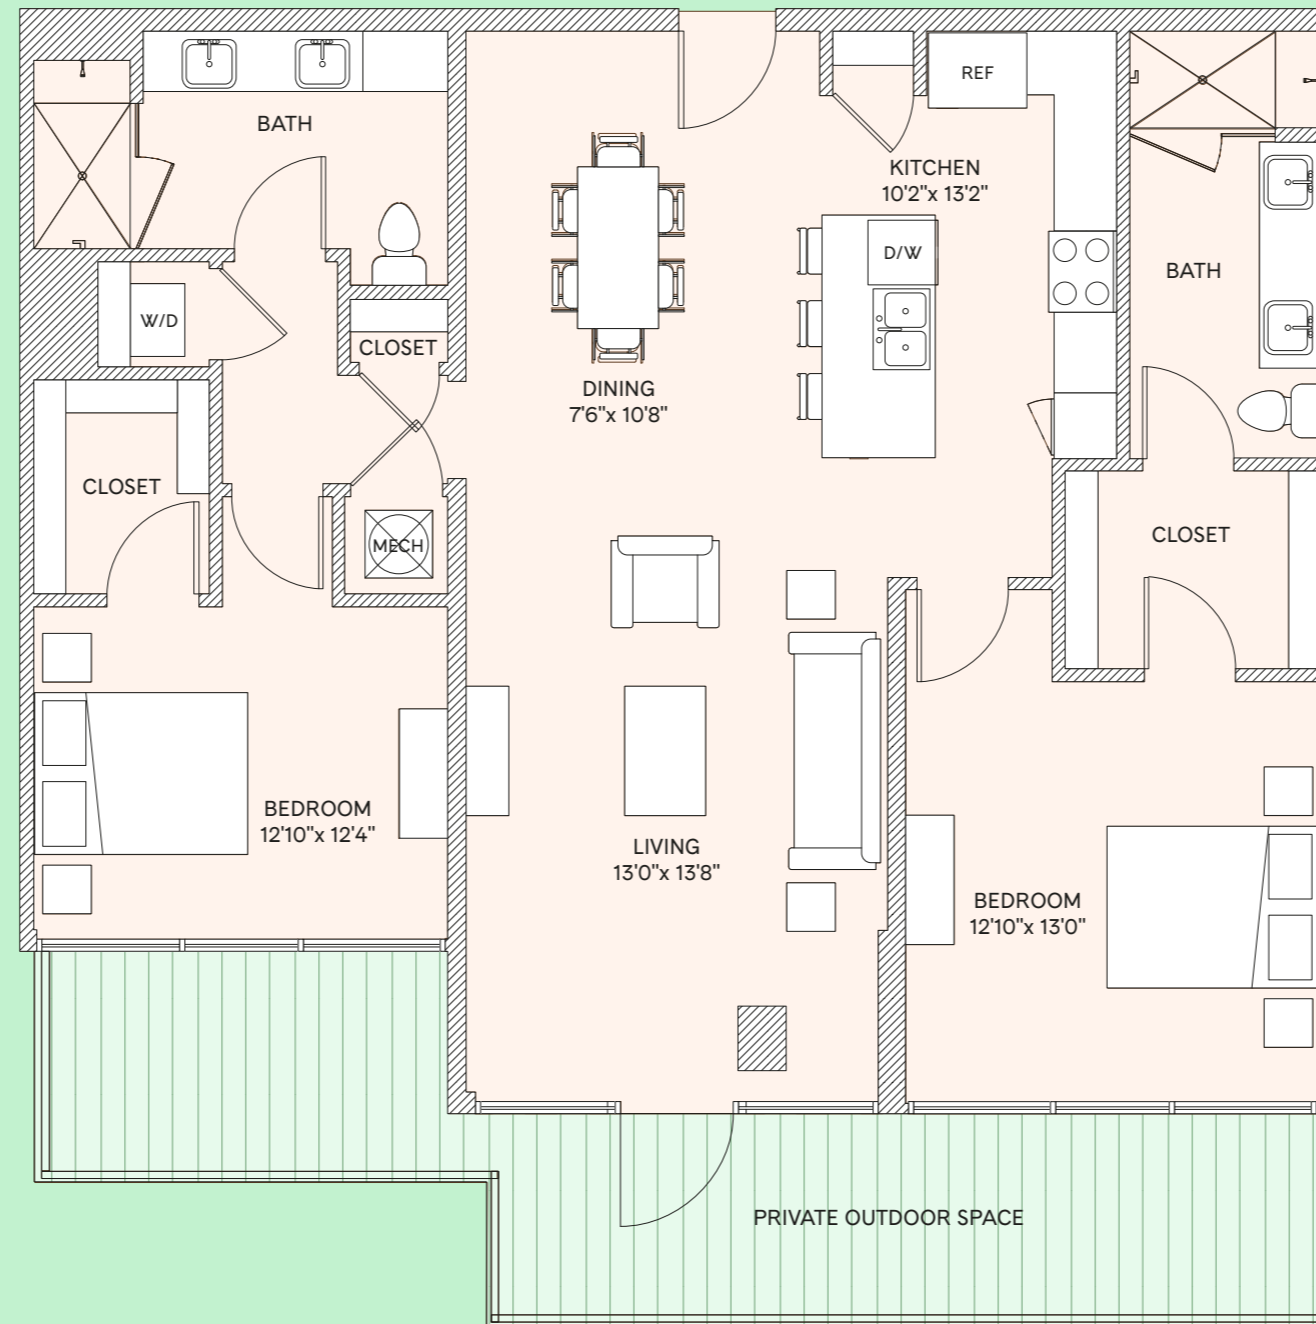

B1

2 BR, 2 BA
Level 1

Homes
109

Bathroom 2	Bedroom 2
Interior 1,312 SF–1,375 SF	Balcony 204 SF–303 SF