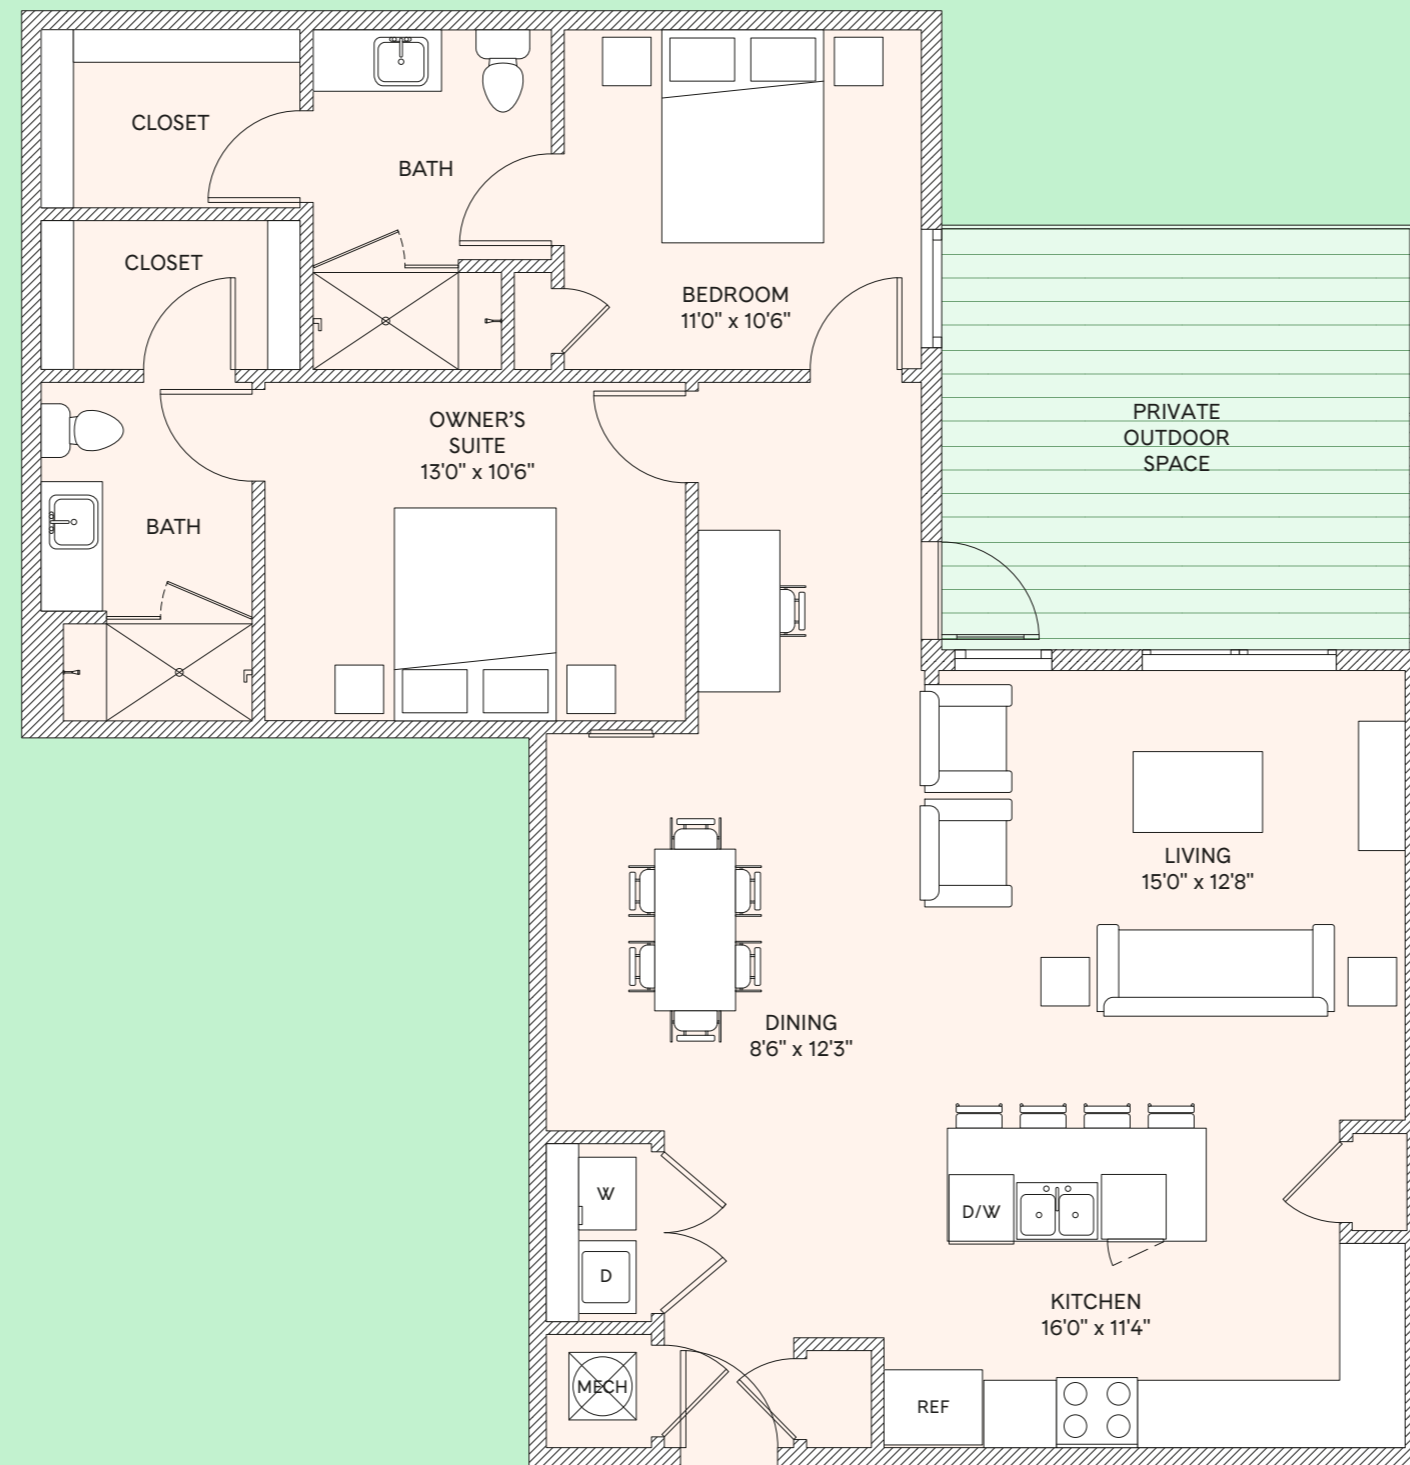

B8 A

2 BR, 2 BA
Level 2

Homes
214

Bathroom
2
Interior
1,296 SF

Bedroom
2
Balcony
181 SF