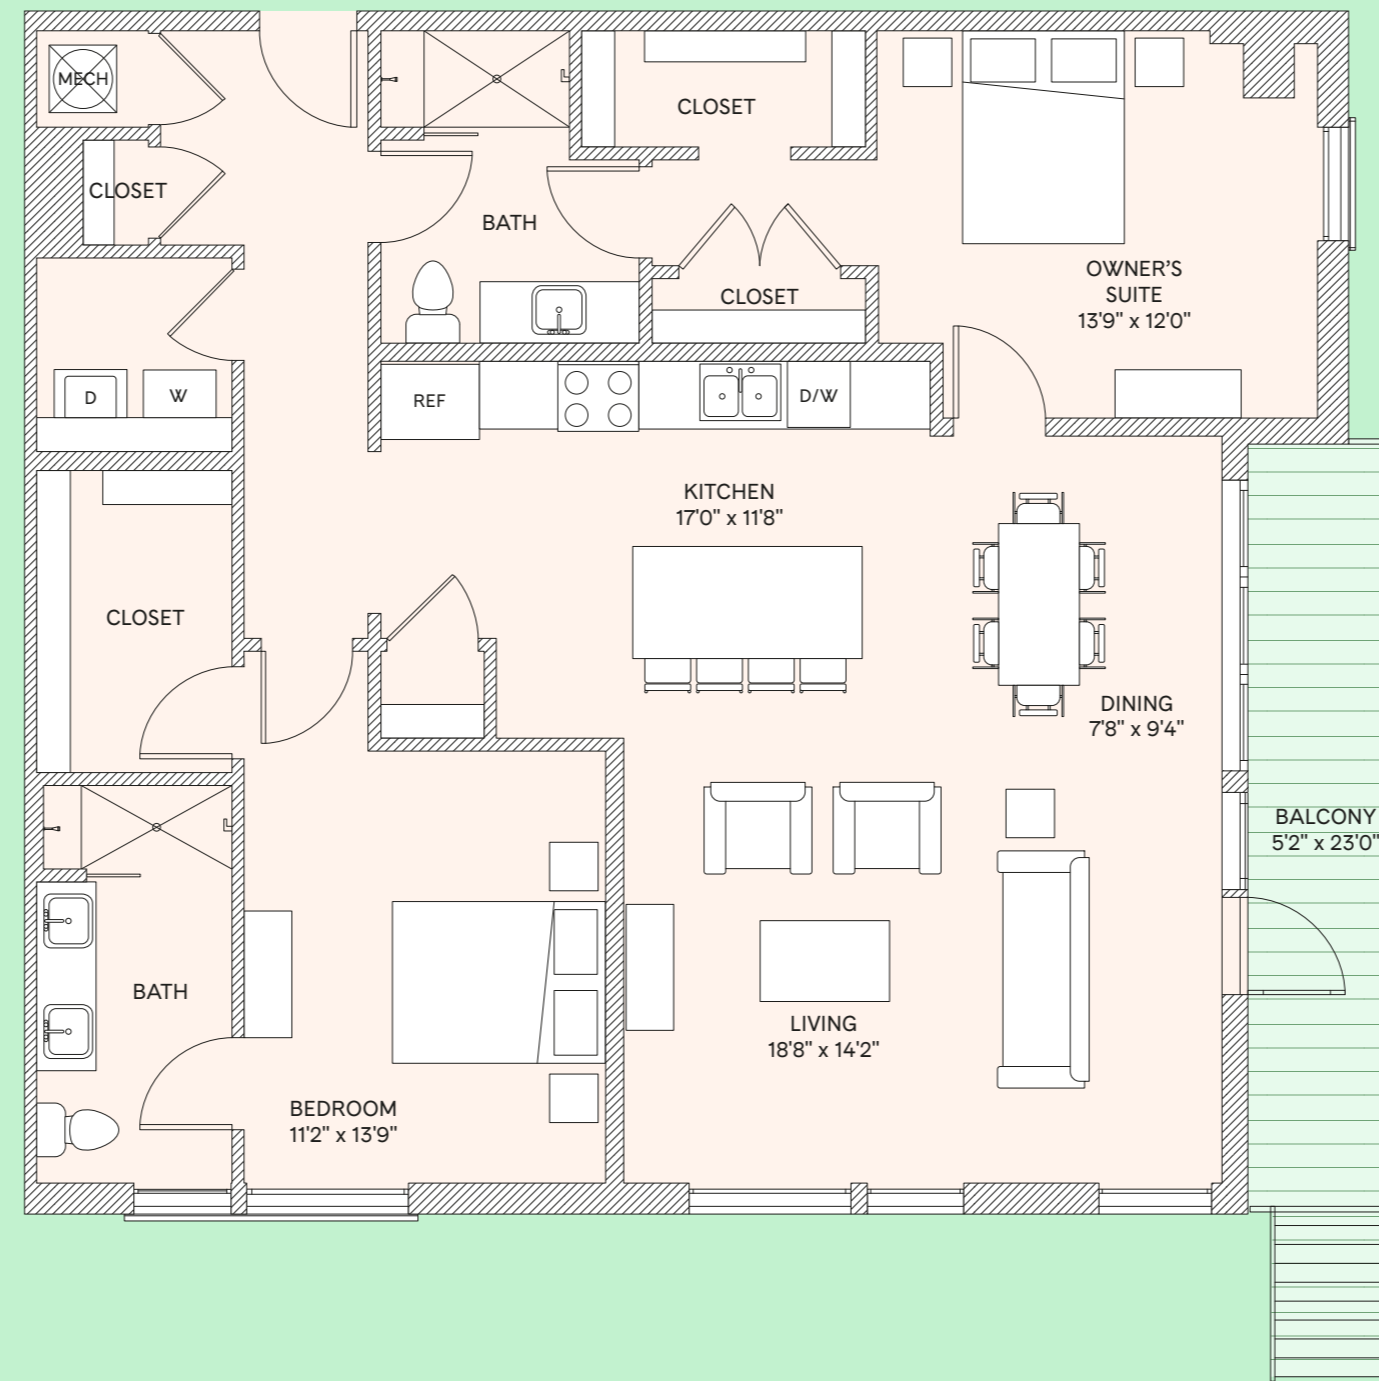

B2 Alt 3

2 BR, 2 BA
Level 2

Homes
221

Bathroom
2
Interior
1,430 SF

Bedroom
2
Balcony
120 SF