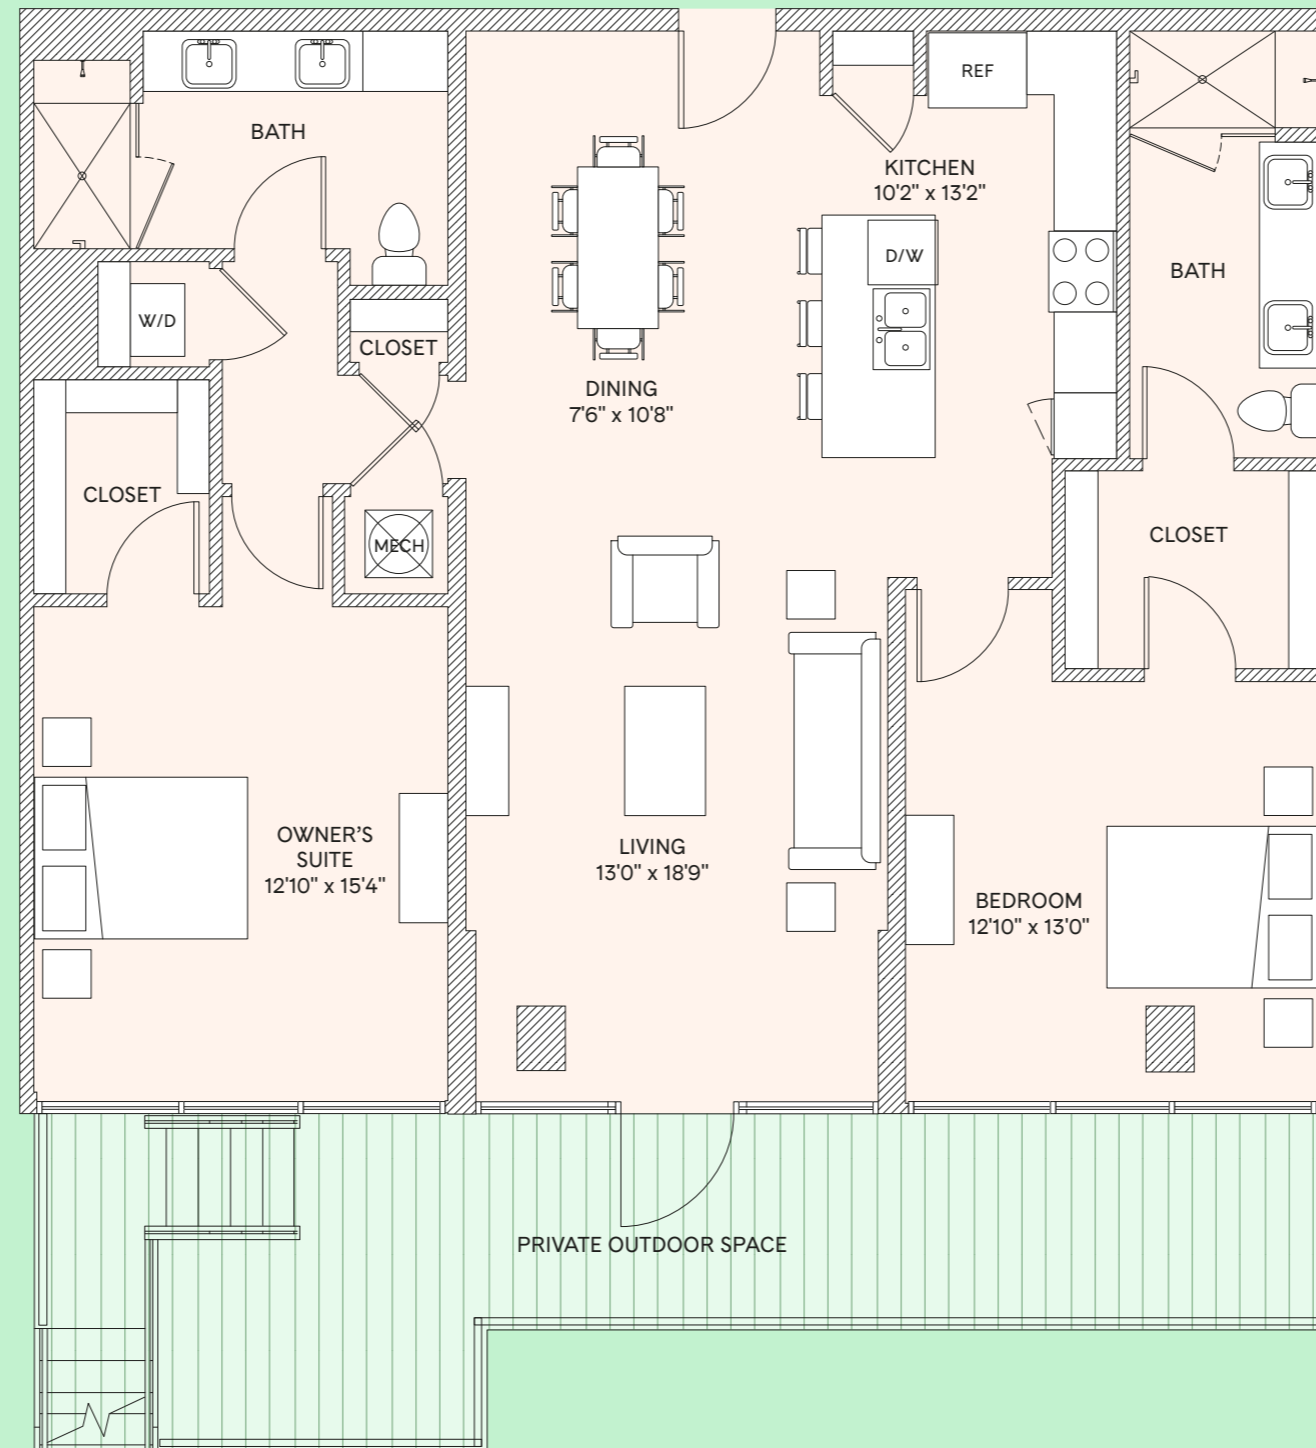

B1

2 BR, 2 BA
Level 1

Homes
115

Bathroom 2	Bedroom 2
Interior 1,312 SF–1,375 SF	Balcony 204 SF–303 SF