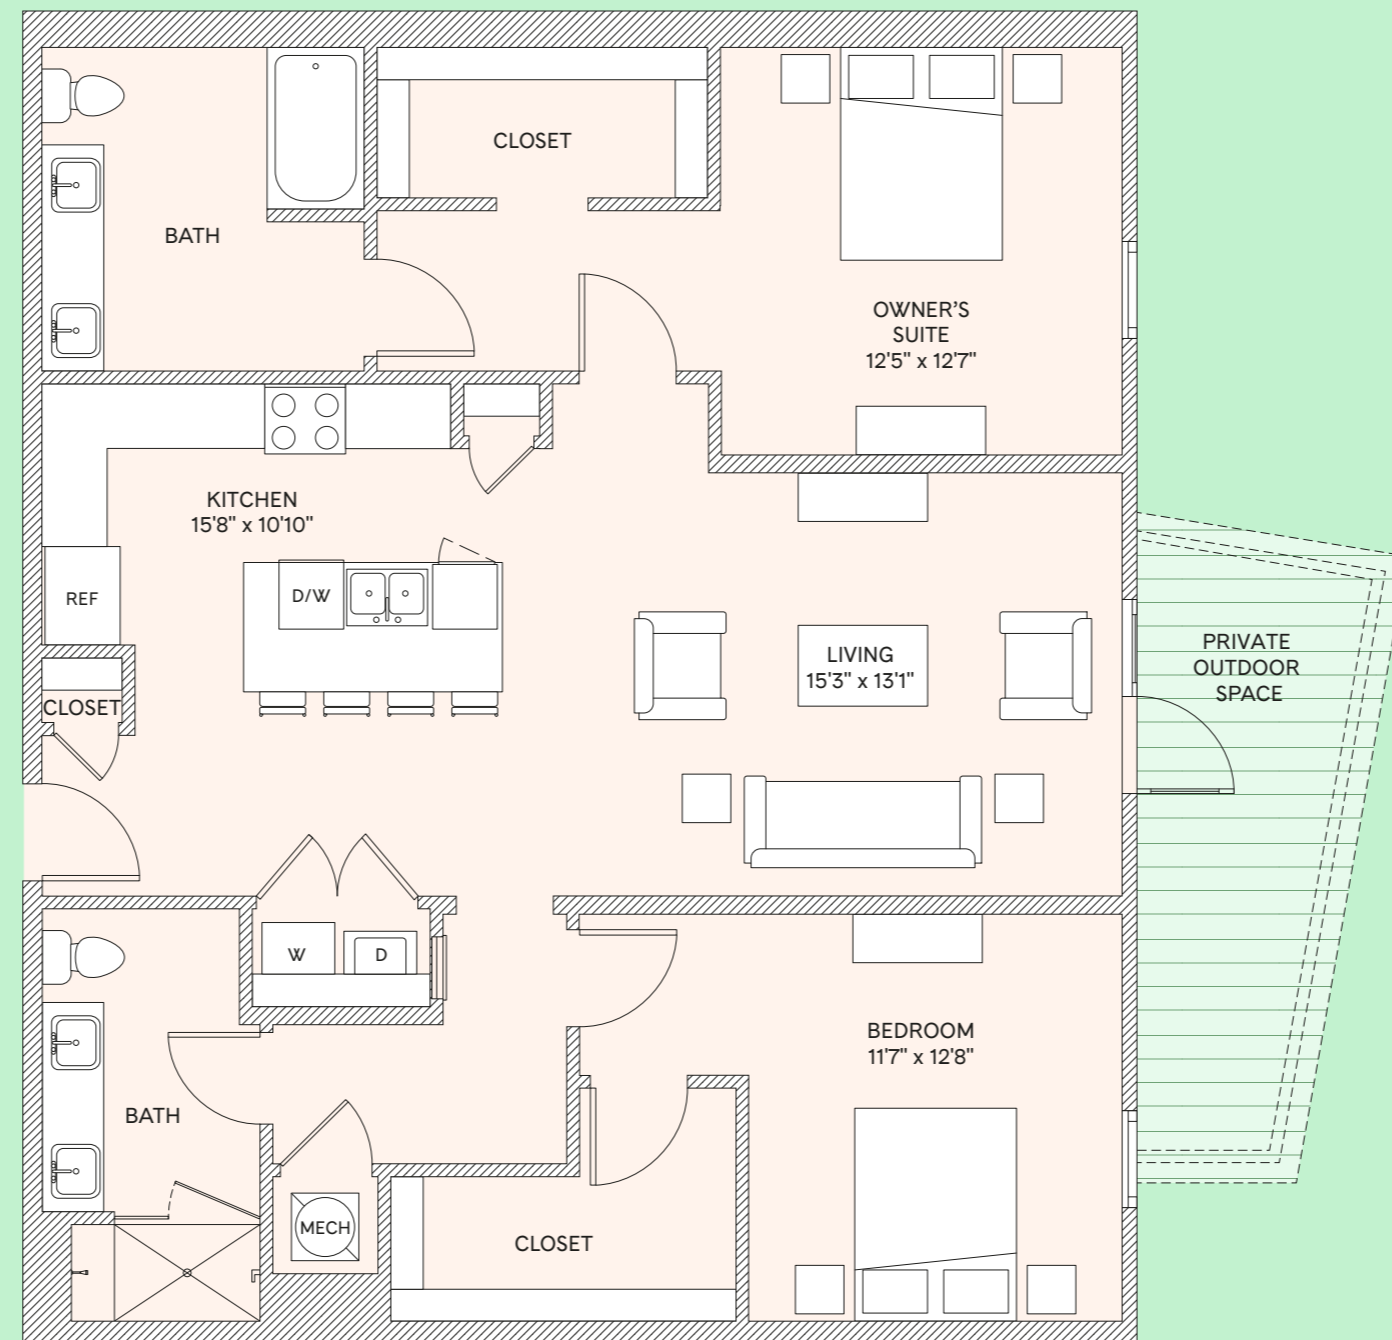

B1 HC

2 BR, 3 BA

Level 2

Homes

222

Bathroom

2

Interior

1,386 SF

Bedroom

2

Balcony

123 SF