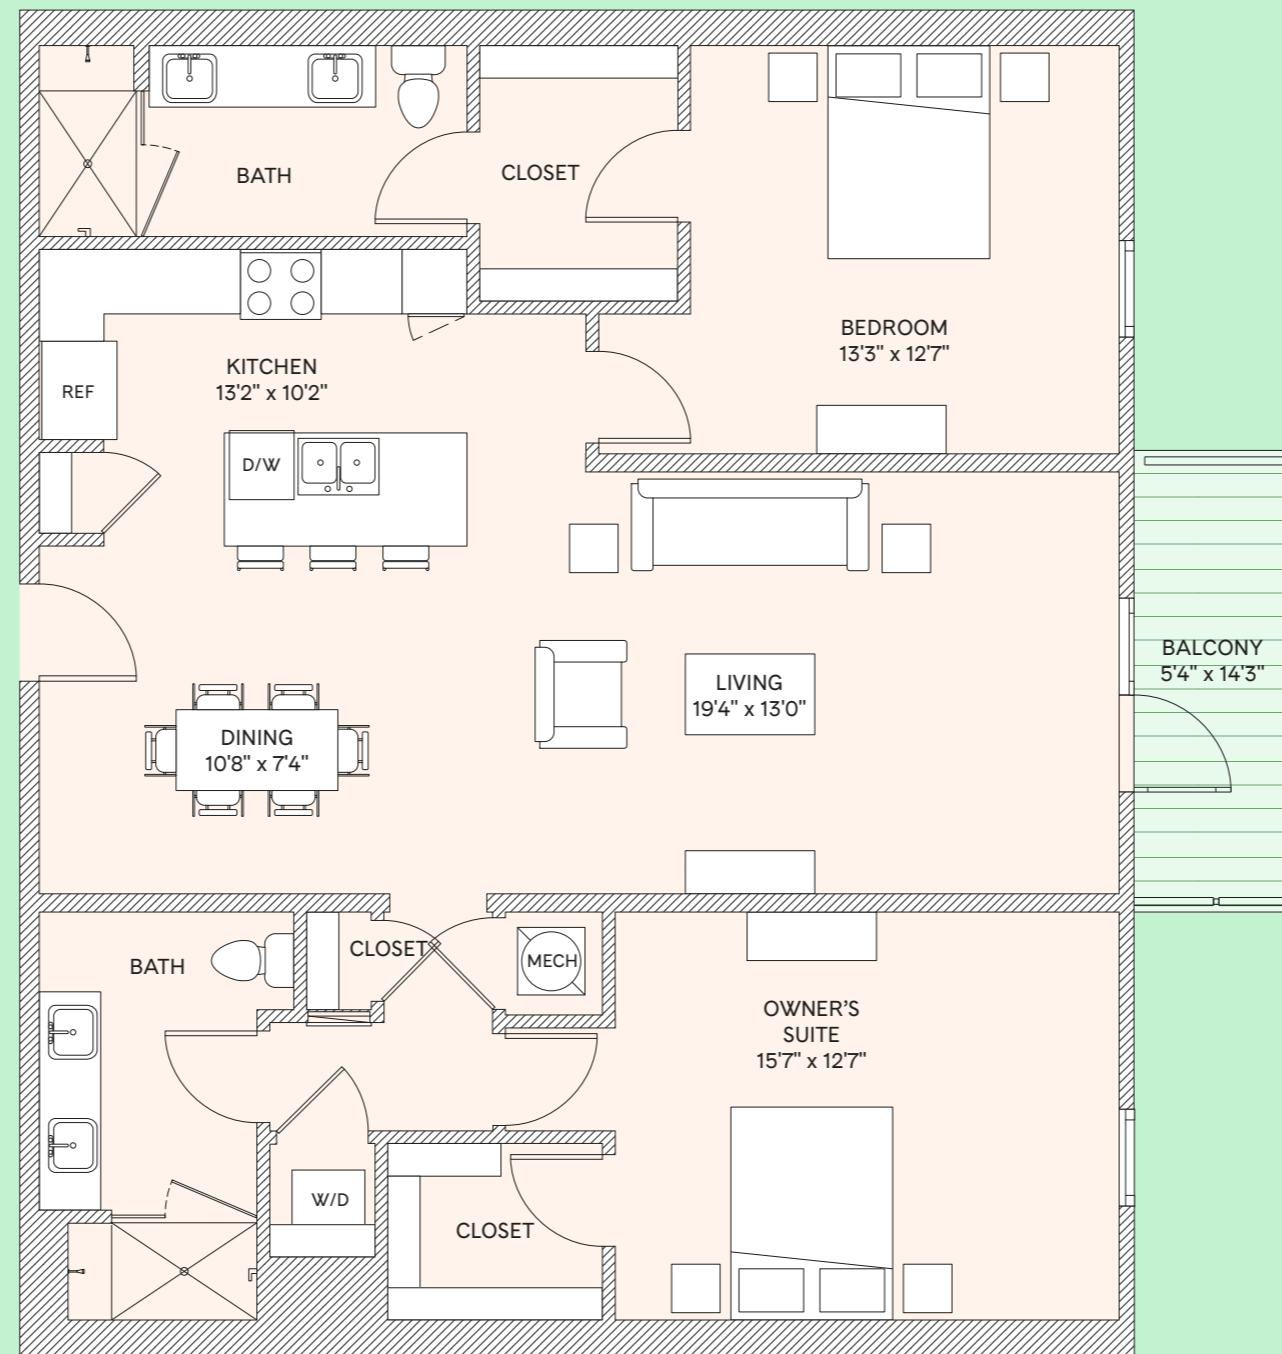

B1 Alt 3

2 BR, 2 BA
Level 3

Homes
304, 322

Bathroom
2
Interior
1,386 SF

Bedroom
2
Balcony
66 SF