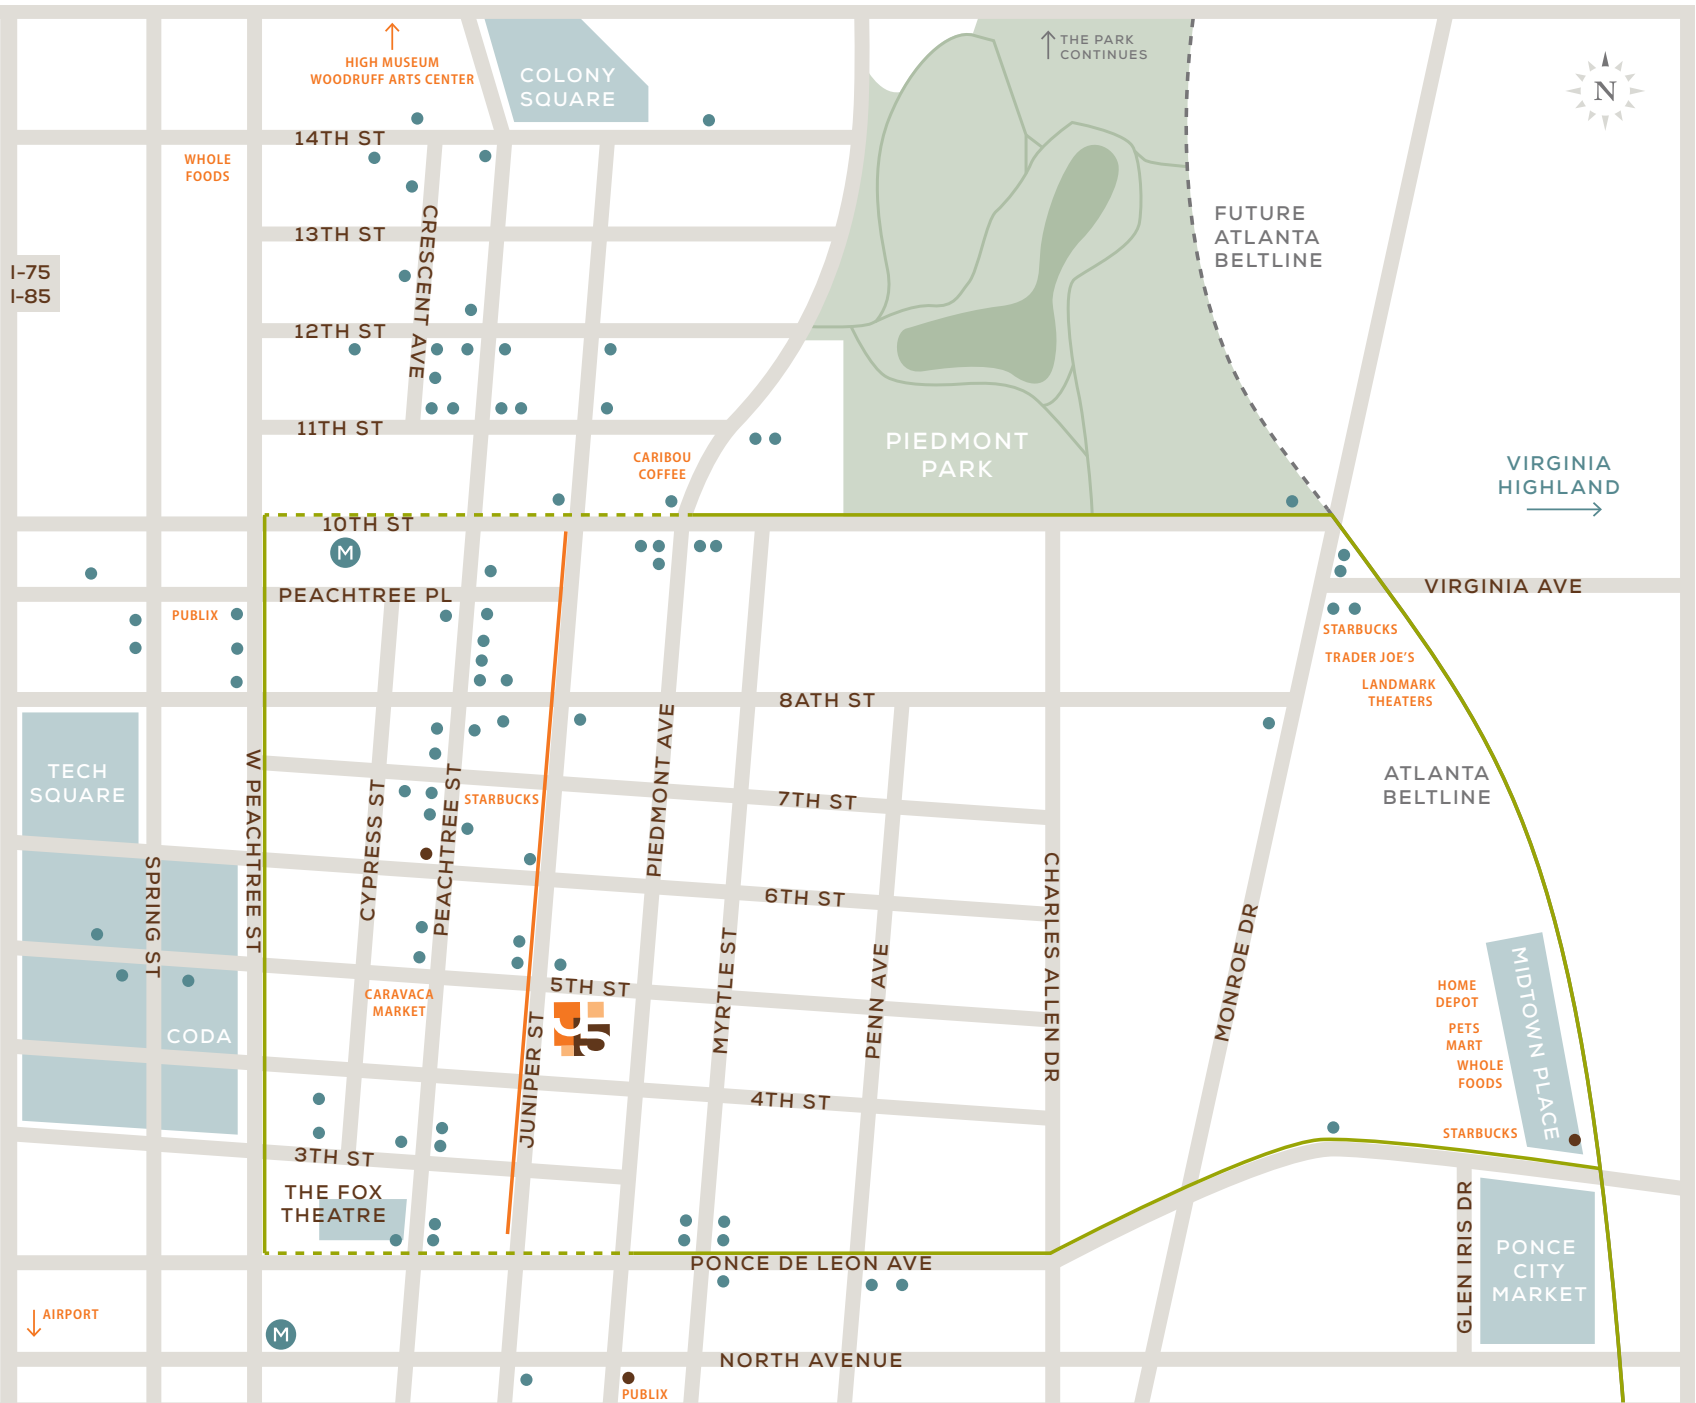

POINTS OF INTEREST MAP

- Restaurant
- Pharmacy
- Dedicated Bike Path
- Shared Thoroughfare
- Proposed Bike Path
- M Marta

775 JUNIPER ST NE : ATLANTA, GEORGIA 30308 : 404.920.8270 : OWNJ5.COM