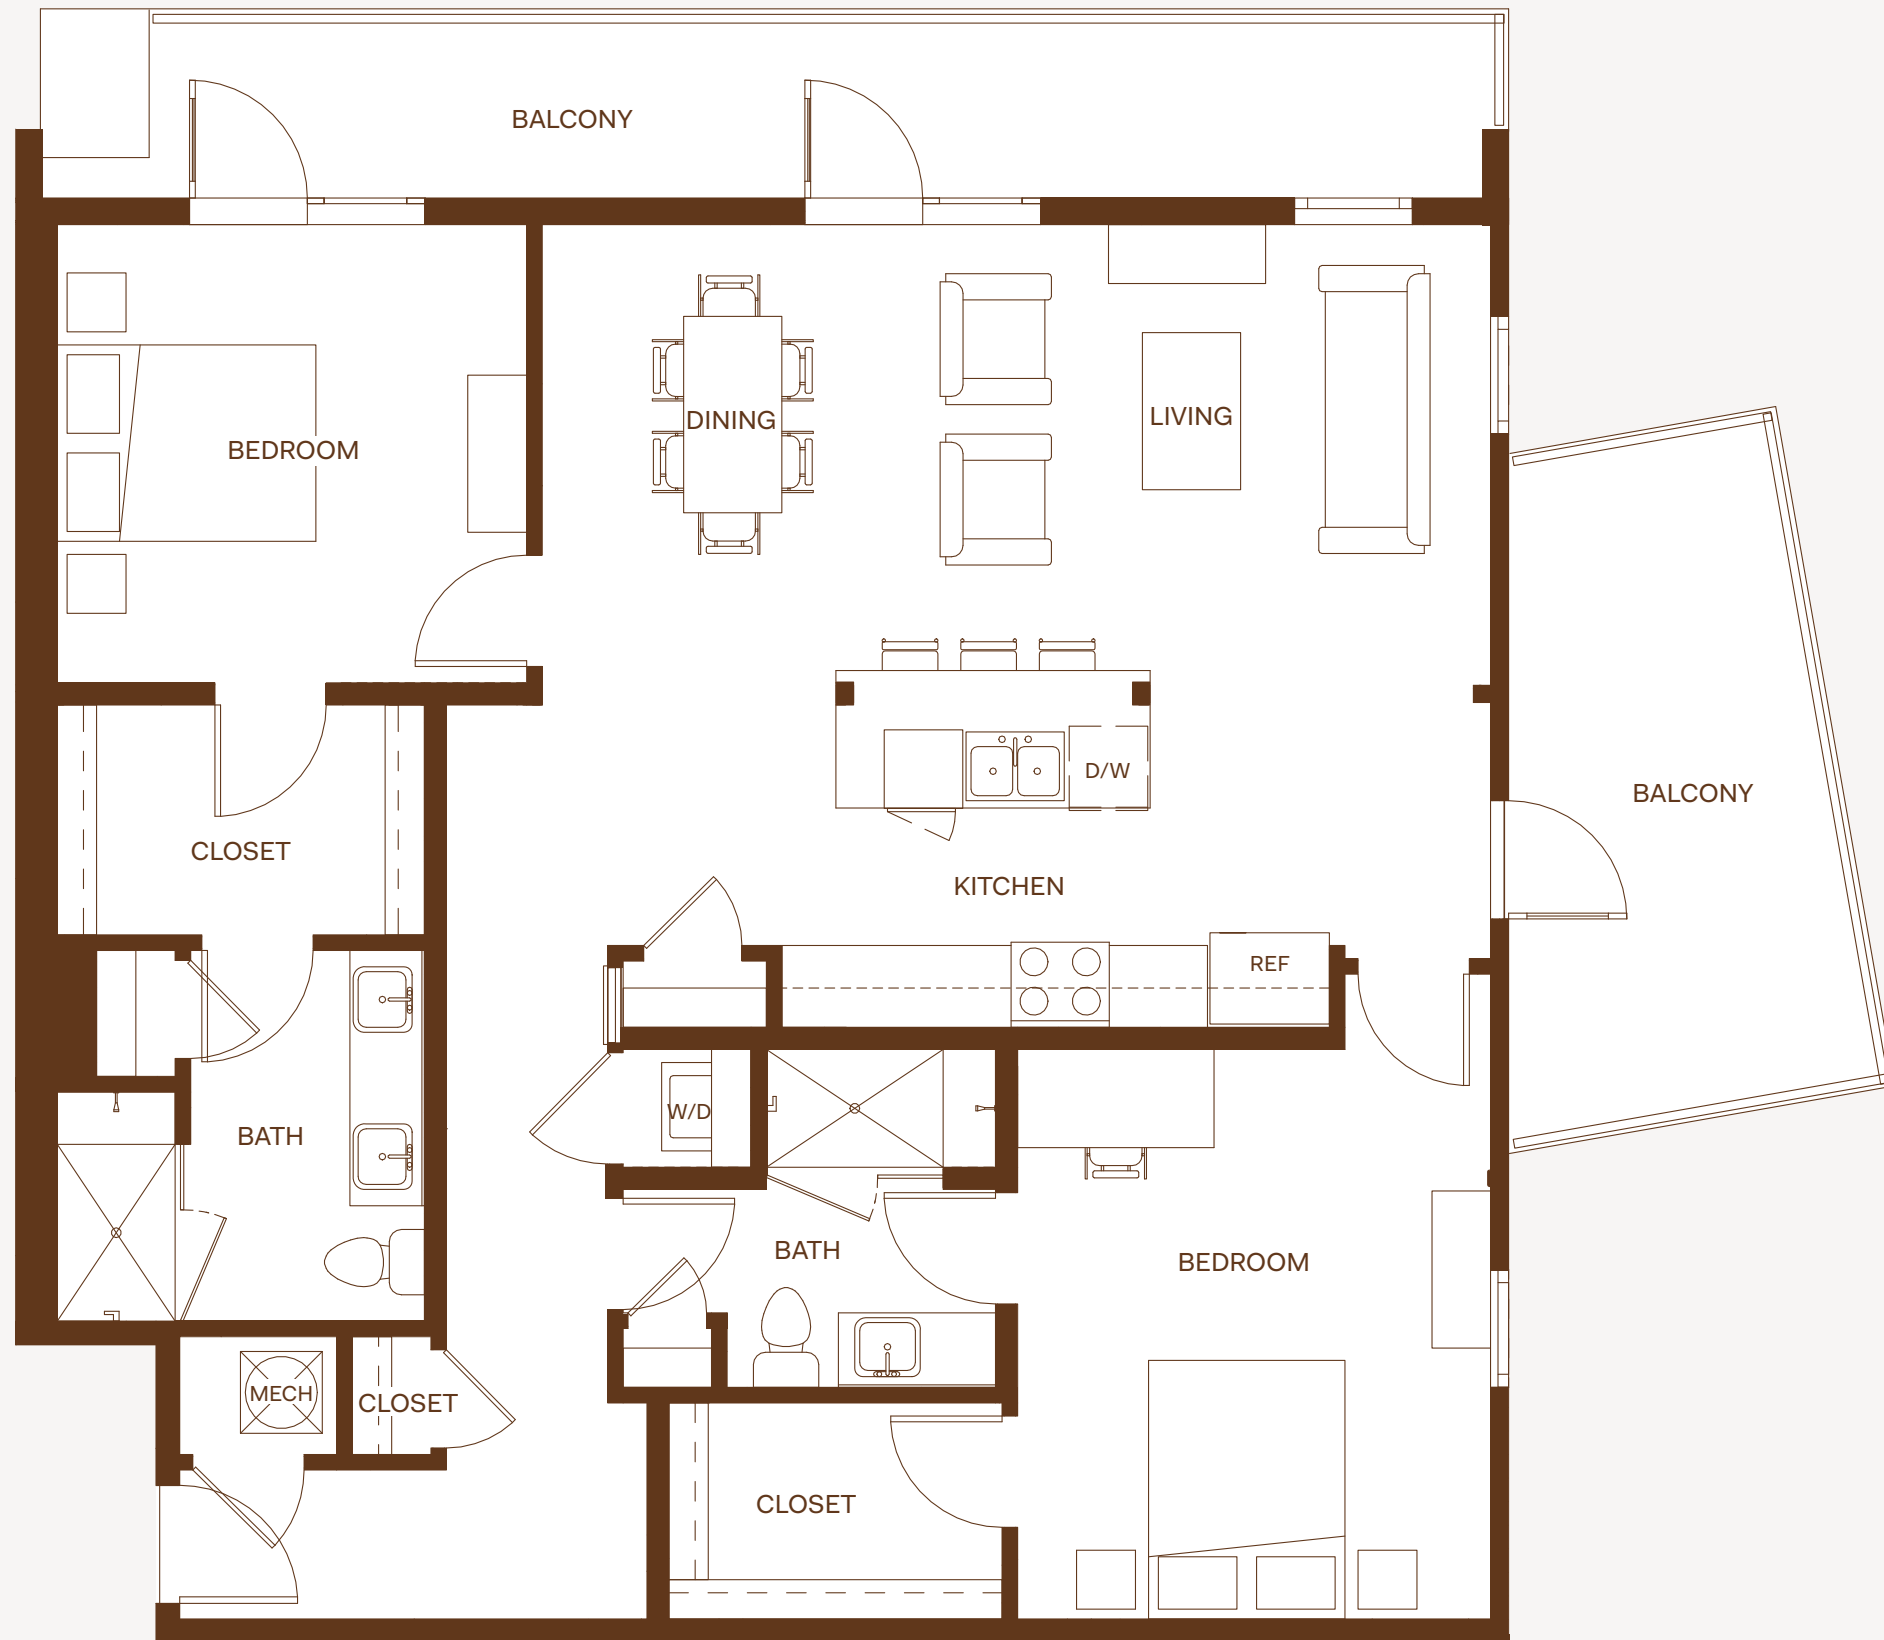

J26

LEVEL 2-3

2 BR
2 BA

INTERIOR
1,345 SF

BALCONY
179 - 344 SF

HOMES 201, 202, 224, 227, 301, 302, 324, 330, 331, 332

OWNJ5.COM

LEVEL 2-3

J26

2 BR
2 BA

INTERIOR
1,345 SF

BALCONY
179 - 344 SF

HOMES 230, 232

OWNJ5.COM