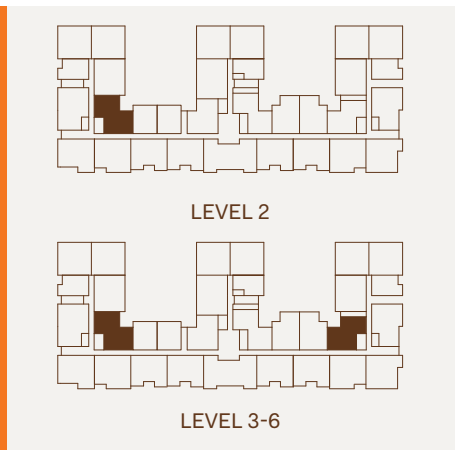

LEVEL 3-6

HOMES 206

OWNJ5.COM

J25

LEVEL 2
LEVEL 3-6

2 BR
2 BA

INTERIOR
1,387 SF

BALCONY
99 SF - 256 SF