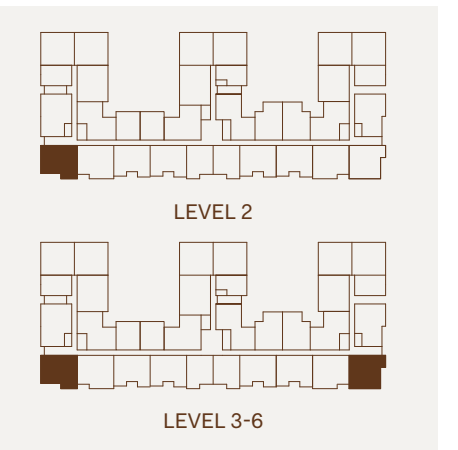

J22

LEVEL 2
LEVEL 3-6

2 BR
2 BA

INTERIOR
1,422 SF

BALCONY
152 SF - 162 SF

HOMES 207, 307, 325, 407, 425, 505, 523, 605, 619

OWNJ5.COM